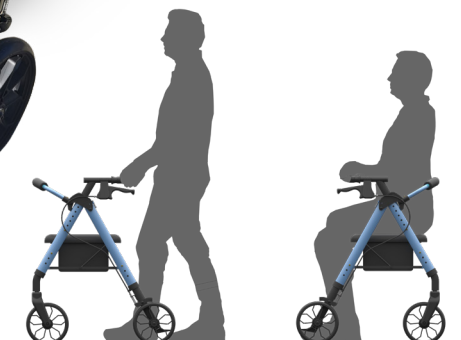

NEW PRODUCT!

Sky Blue
Frame

Satin Grey
Frame

PRIMO 8 SEAT WALKER

RG4212BL - Sky Blue | RG4212GY - Satin Grey

FEATURES

- Great walking and stability aid
- User friendly brakes
- Height adjustable seat and handles
- Ergonomic handgrips to reduce pressure
- Comfortable padded seat
- Storage bag underneath seat.
- Padded backrest
- Simple brake adjustment
- Large diameter wheels for excellent mobility
- Flat free tyres
- Swivelling front wheels
- Folds up for transit or storage

SPECIFICATIONS

(All dimensions shown are nominal)

Overall Width: **610mm**

Internal Width: **460mm**

Depth Unfolded: **660mm**

Depth Folded: **285mm**

Overall Height: **810mm (lowest setting)**

Handle Height:
810 - 920mm (6 settings)

Seat:
360mm (W) x 350mm (D)

Seat Height:
505 - 555mm (floor to top of seat)

Wheel Diameter: **Ø200mm / 8"**

Product Weight: **8.3kg**

Max. User Weight: **136kg**

Please contact REDGUM Brand if you require further information on this product.