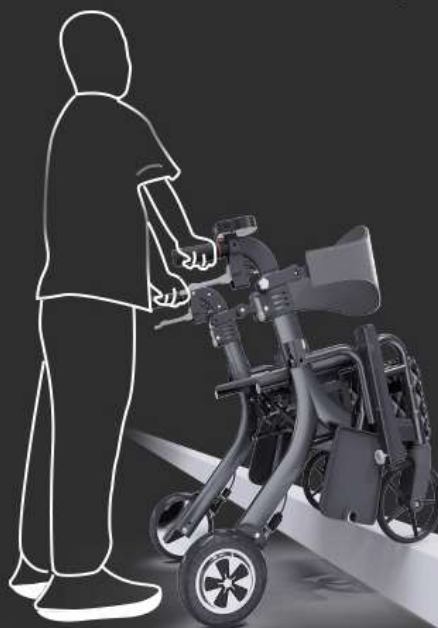

Multifunctional electric rollator

Walker, rollator, wheelchair, mobility scooter
in one vehicle

pushing with power
assist

100KG

Mobility scooter

Pass a curb
automatically

Shopping mode with power assist

The user easily pushes the rollator loaded with heavy objects.

S
H
O
P
P
I
N
G
C
A
R
T

100KG

Automatic over curb

Hold down the power assist button , it will lift automatically and cross curb.

Product performance

Size of rollator	1000*660* (800~900)mm
Folding size	770*290*900mm
Net weight	18.6KG
Front wheel size	8 inch
Rear wheel size	8 inch
Seat size	450*290 mm
Loading weight	100KG
Frame material	Aluminum alloy
Motor power	2*250W
Speed	0~6Km/h
Cruising range	12-20Km
Battery capacity	6Ah/10AH
Charging time	2-3h
Warranty time	1 year

Power resist mode for rehabilitation exercises

Gear C1 : max resistance

Gear C2 : less resistance

Gear C3 : least resistance

Driving on the pavement, pushing it to go over the curb

Driving

Automatic over curb