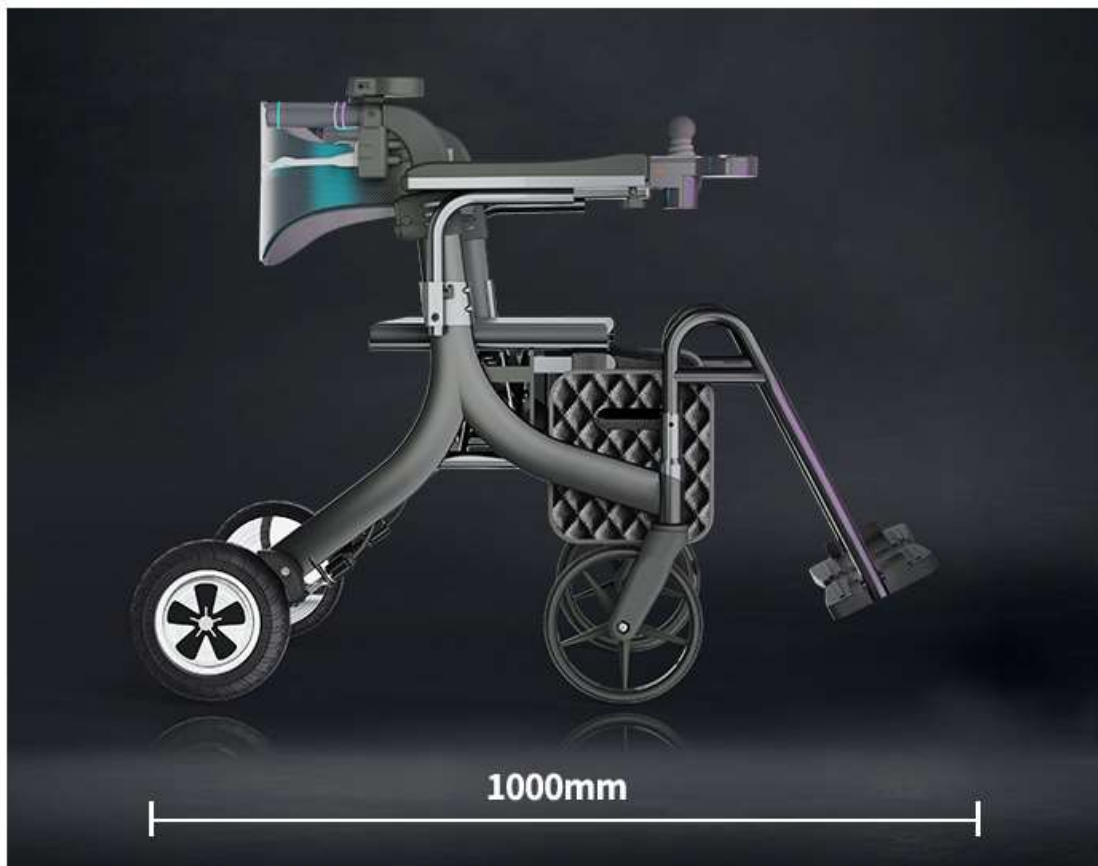

Multifunctional electric rollator

Walker, rollator, wheelchair, mobility scooter
in one vehicle

pushing with power
assist

100KG

Mobility scooter

Pass a curb
automatically

Shopping mode with power assist

The user easily pushes the rollator loaded with heavy objects.

S
H
O
P
P
I
N
G
C
A
R
T

100KG

Automatic over curb

Hold down the power assist button , it will lift automatically and cross curb.

Product performance

Size of rollator	1000*660* (800~900)mm
Folding size	770*290*900mm
Net weight	18.6KG
Front wheel size	8 inch
Rear wheel size	8 inch
Seat size	450*290 mm
Loading weight	100KG
Frame material	Aluminum alloy
Motor power	2*250W
Speed	0~6Km/h
Cruising range	12-20Km
Battery capacity	6Ah/10AH
Charging time	2-3h
Warranty time	1 year

Power resist mode for rehabilitation exercises

Gear C1 : max resistance

Gear C2 : less resistance

Gear C3 : least resistance

Driving on the pavement, pushing it to go over the curb

Driving

Automatic over curb