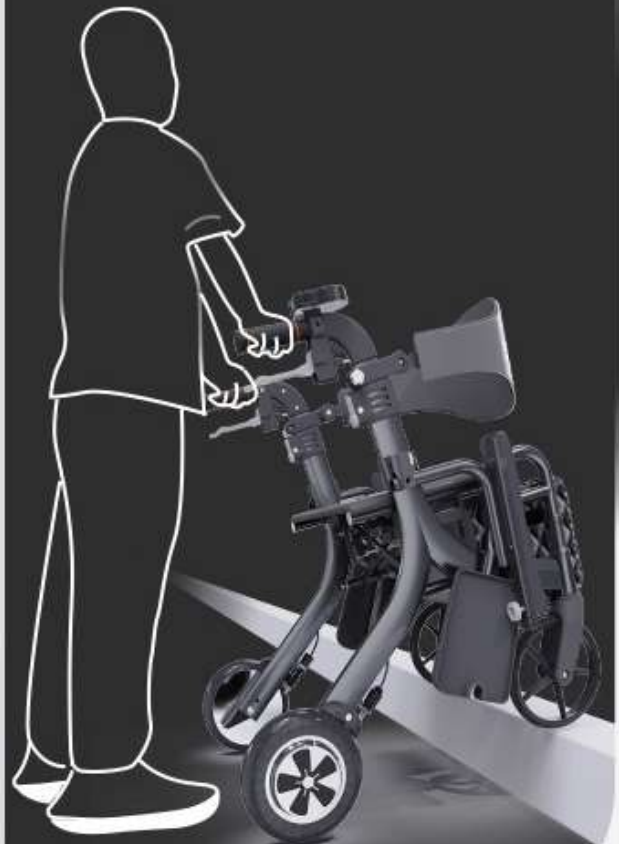

Multifunctional electric rollator

Walker, rollator, wheelchair, mobility scooter
in one vehicle

pushing with power
assist

100KG

Mobility scooter

Pass a curb
automatically

Shopping mode with power assist

The user easily pushes the rollator loaded with heavy objects.

S
H
O
P
P
I
N
G
C
A
R
T

100KG

Automatic over curb

Hold down the power assist button , it will lift automatically and cross curb.

Product performance

Size of rollator	1000*660* (800~900)mm
Folding size	770*290*900mm
Net weight	18.6KG
Front wheel size	8 inch
Rear wheel size	8 inch
Seat size	450*290 mm
Loading weight	100KG
Frame material	Aluminum alloy
Motor power	2*250W
Speed	0~6Km/h
Cruising range	12-20Km
Battery capacity	6Ah/10AH
Charging time	2-3h
Warranty time	1 year

Power resist mode for rehabilitation exercises

Gear C1 : max resistance

Gear C2 : less resistance

Gear C3 : least resistance

Driving on the pavement, pushing it to go over the curb

Driving

Automatic over curb