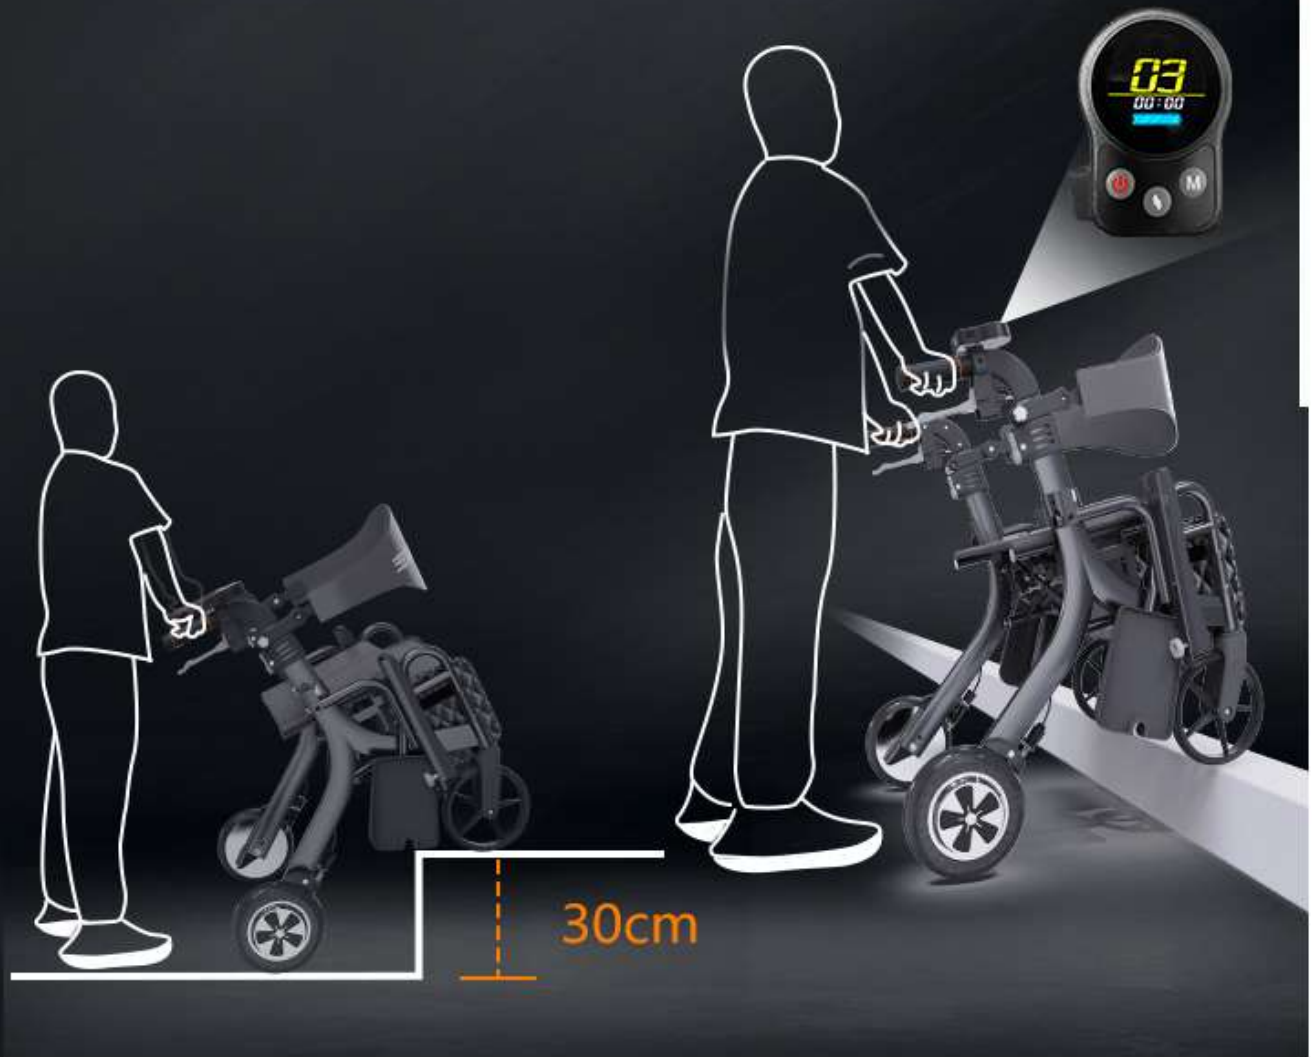

Multifunctional electric rollator

Walker, rollator, wheelchair, mobility scooter
in one vehicle

pushing with power
assist

100KG

Mobility scooter

Pass a curb
automatically

Shopping mode with power assist

The user easily pushes the rollator loaded with heavy objects.

S
H
O
P
P
I
N
G
C
A
R
T

100KG

Automatic over curb

Hold down the power assist button , it will lift automatically and cross curb.

Product performance

Size of rollator	1000*660* (800~900)mm
Folding size	770*290*900mm
Net weight	18.6KG
Front wheel size	8 inch
Rear wheel size	8 inch
Seat size	450*290 mm
Loading weight	100KG
Frame material	Aluminum alloy
Motor power	2*250W
Speed	0~6Km/h
Cruising range	12-20Km
Battery capacity	6Ah/10AH
Charging time	2-3h
Warranty time	1 year

Power resist mode for rehabilitation exercises

Gear C1 : max resistance

Gear C2 : less resistance

Gear C3 : least resistance

Driving on the pavement, pushing it to go over the curb

Driving

Automatic over curb