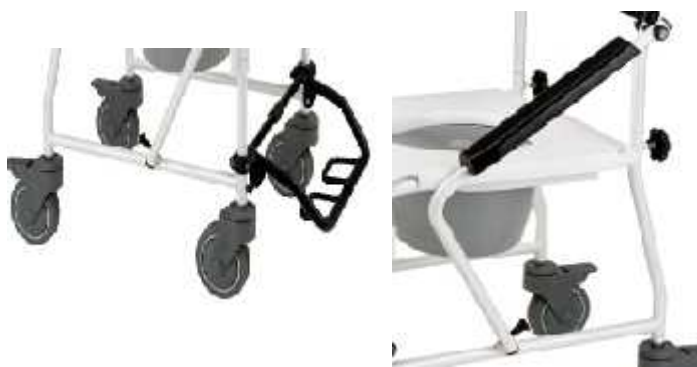

## Shower / Toilet Transport Commode

RG8923

### Features

- Powder coated aluminium frame
- Pearl white finish
- Can be used to fit over a toilet
- Secure fitting bucket with lid
- Perfect for shower usage
- Padded seat included
- Moveable armrest for easy side transfer
- Padded armrest
- Easy move 120mm rubber castors
- Lockable rear castors fitted
- Leg rests fitted - Flip back for storage
- Easy remove seat for cleaning

### Dimensions

- Seat Width 18" (450mm)
- Seat Depth 440mm
- Seat Height 530mm
- Seat Back Height 420mm
- Max User Capacity - 130kg
- Unit Weight - 10.5kg

Phone: 08 9248 4180  
Fax: 08 9248 9452  
E-mail: [orders@shoprider.com.au](mailto:orders@shoprider.com.au)