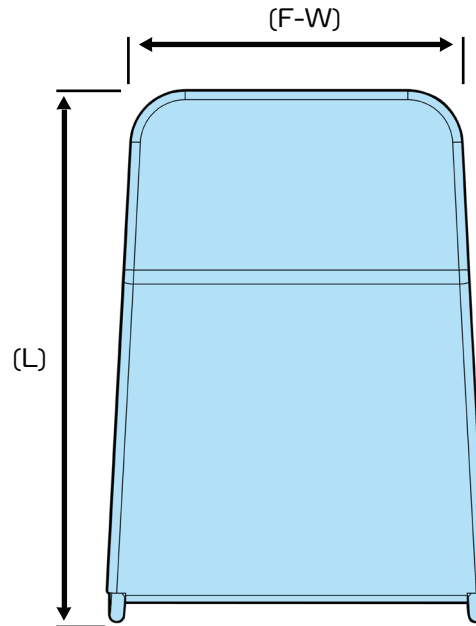

scooterextras.com.au

SPECIFICATIONS

(Dimensions are nominal and may differ +/- 10mm)

Overall width (W)
625mm

Pole width (P-W)
420mm

Embroidery area height (H)
130mm

Front width (F-W)
545mm

Overall length (L)
890mm

Product weight
3.8kg

Overall height (H)
5 settings

1165mm 1090mm
1140mm 1065mm
1115mm

Measured from the scooter socket (eg. where the Bag Carrier inserts) to the underside of the back of the X-SSC.

Bag Carrier sold separately.