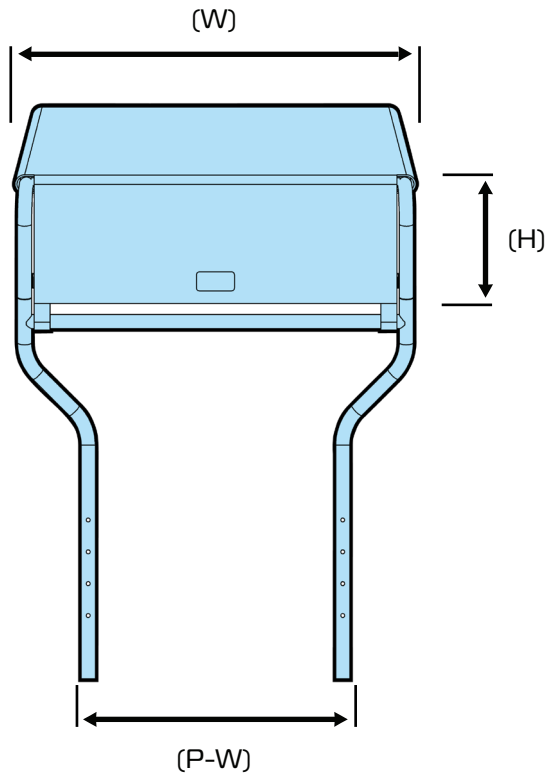

IMPORTANT NOTE

Requires one of the following:

- Bag Carrier (X-BC)
- Walker Carrier (X-WC)
- Side Folding Walker Carrier with Sun Canopy Mount (X-SFWCSC)

X-RANGE

P: 08 9248 4180

E: orders@for-de.com.au

ASK FOR THE BRAND

scooterextras.com.au

SPECIFICATIONS

(Dimensions are nominal and may differ +/- 10mm)

Overall width (W)
625mm

Pole width (P-W)
420mm

Embroidery area height (H)
130mm

Front width (F-W)
545mm

Overall length (L)
890mm

Product weight
3.8kg

Overall height (H)
5 settings

1165mm 1090mm
1140mm 1065mm
1115mm

Measured from the scooter socket (eg. where the Bag Carrier inserts) to the underside of the back of the X-SSC.

Bag Carrier sold separately.