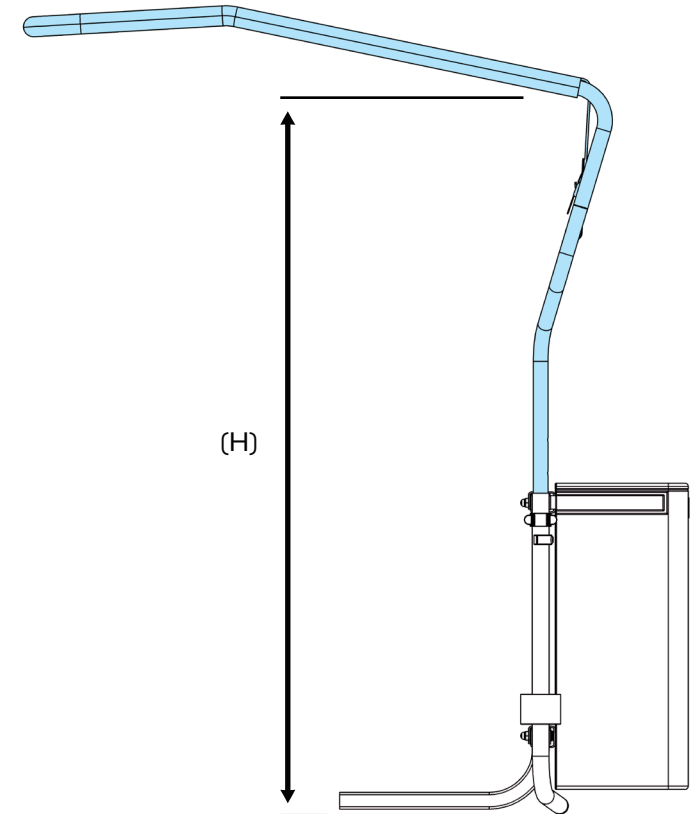

scooterextras.com.au

SPECIFICATIONS

(Dimensions are nominal and may differ +/- 10mm)

Overall width (W)
625mm

Pole width (P-W)
420mm

Embroidery area height (H)
130mm

Front width (F-W)
545mm

Overall length (L)
890mm

Product weight
3.8kg

Overall height (H)
5 settings

1165mm 1090mm
1140mm 1065mm
1115mm

Measured from the scooter socket (eg. where the Bag Carrier inserts) to the underside of the back of the X-SSC.

Bag Carrier sold separately.