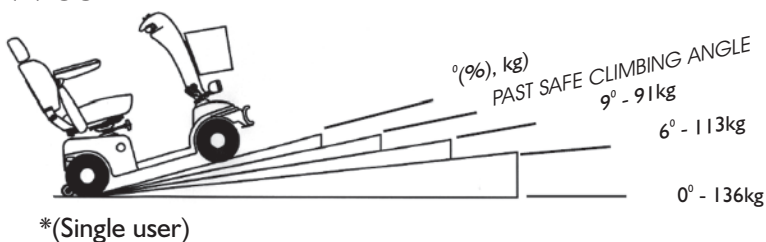

SPECIFICATIONS

778SL

Length	1230mm
Width	590mm
Height	1250mm
*Safe Climbing Angle	9 Degrees
*Max Climbing Angle	9 Degrees
Maximum Load Single User*	136Kgs
Charger	4Amp
Motor Size	1.2Hp
Battery Capacity (Minimum Amp)	2 x 50Amp
Maximum Range #	up to 30km
Wheel Size	260/330mm
Turning Radius	1250mm
Weight (w/o batteries)	76kg

FEATURES

High Back Seat
Adjustable Steering Tiller
Adjustable Width Arm Rests
Modesty Panel
Fold Arm Rests
Sliding Rotating Seats
Front Shopping Basket
Variable Seat height
Battery Level Warning Light
Front & Rear Suspension
Front Lights
Anti Tips Wheels
Comprehensive Warranty

Shoprider is listed and complies with the regulations of the Therapeutic Goods Association of Australia and is manufactured to comply with all relevant international ISO standards.

IMPORTANT: Always be sure to read your owner's manual thoroughly before operating your machine.

WARNING: Do not exceed 10kph on public roads or paths

#Driving range varies with the factors shown below

- (1) The weight of the occupant
- (2) Level ground & Ambient temperature
- (3) Battery condition / Type of charger
- (4) Driving Style

778SL

SHOPRIDER®
www.shoprider.com.au *mobility*

Your Authorised dealer

For your nearest Distributor call 1800 672 633
Or visit our Web Site at www.shoprider.com.au